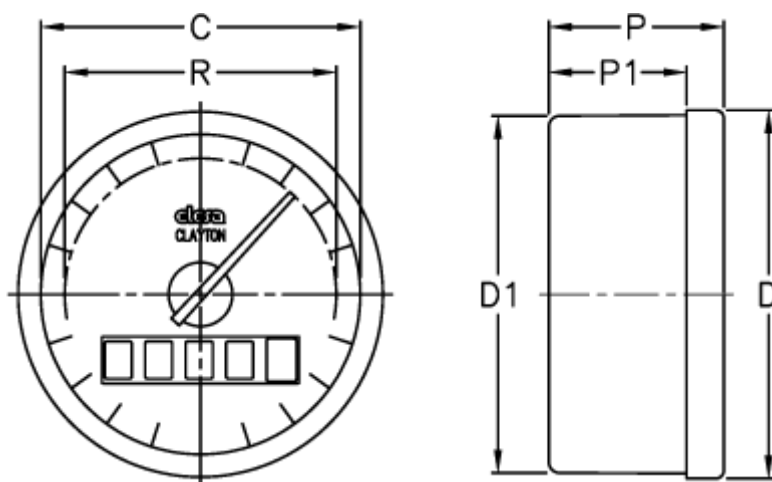

Data Sheet

Article number: 2307072622
Description: E+G Gravity indicator
GW12-0002.5-S

Measures

C	= 60
D	= 68.5
D1	= 67
Indicator accuracy	= 0,05
P	= 33
P1	= 26
R	= 51